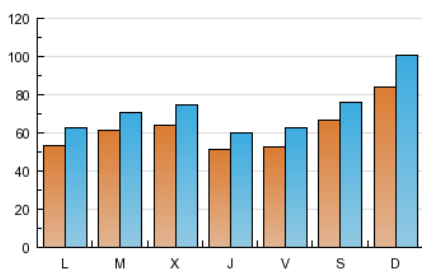

/ (x 100)

(x 100)

(x 1000)

(x 1000)

/ (x 1000)

(x 1000)