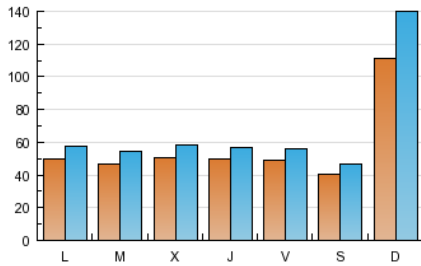

Warning: include(/home/htwebs/bbdd.introl.es/docs/include/) [function.include]: failed to open stream: Success in /home/htwebs/bbdd.introl.es/docs/intranet/v3/auditoria/acta_nacional.php on line 84

Warning: include() [function.include]: Failed opening '/home/htwebs/bbdd.introl.es/docs/include/' for inclusion (include_path='.:usr/share/pear') in /home/htwebs/bbdd.introl.es/docs/intranet/v3/auditoria/acta_nacional.php on line 84

Junio - 2012

Junio - 2012	124.094	198.275	596.570
	5.597	6.609	19.886
	4.903	5.670	16.095
	7.217	8.800	28.732
	3,01		
	0:03:43		
	0:01:12		

		%
	47.964	8.04 %
	548.606	91.96 %

1	4.857	5.580	16.260	11	4.917	5.708	16.070	21	5.001	5.766	15.773
2	4.509	5.171	16.240	12	4.776	5.538	15.327	22	5.094	5.866	17.830
3	12.232	15.611	60.002	13	4.775	5.492	14.993	23	3.909	4.491	13.874
4	4.778	5.591	17.195	14	4.953	5.677	15.048	24	10.321	12.475	40.700
5	4.458	5.238	16.126	15	4.882	5.589	15.891	25	5.632	6.562	19.394
6	5.580	6.489	19.257	16	4.103	4.595	12.932	26	4.725	5.516	15.976
7	5.241	6.015	16.766	17	9.788	11.939	41.021	27	4.960	5.752	16.118
8	4.992	5.772	16.303	18	4.536	5.288	14.579	28	4.686	5.402	14.710
9	4.407	5.040	14.749	19	4.672	5.383	14.671	29	4.655	5.353	14.434
10	12.199	15.939	48.161	20	4.789	5.495	15.264	30	3.487	3.942	10.906

/ (x 100)

(x 100)

(x 1000)

(x 1000)

/ (x 1000)

(x 1000)

Junio - 2012	103.693	161.305	487.250
	4.611	5.377	16.242
	4.001	4.560	12.953
	6.035	7.282	23.915
	3,02		
	0:03:30		
	0:01:08		

		%
	41.450	8.51 %
	445.800	91.49 %