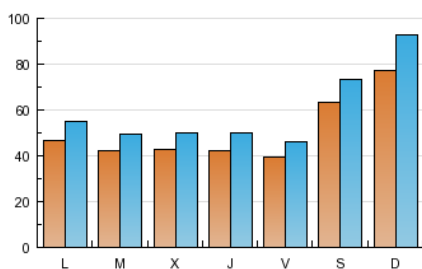

Warning: include(/home/htwebs/bbdd.introl.es/docs/include/) [function.include]: failed to open stream: Success in /home/htwebs/bbdd.introl.es/docs/intranet/v3/auditoria/acta_nacional.php on line 94

Warning: include() [function.include]: Failed opening '/home/htwebs/bbdd.introl.es/docs/include/' for inclusion (include_path='.:usr/share/pear') in /home/htwebs/bbdd.introl.es/docs/intranet/v3/auditoria/acta_nacional.php on line 94

Abril - 2013

Abril - 2013	110.357	177.228	508.096
	5.021	5.908	16.937
	4.286	5.035	13.815
	7.043	8.306	25.520
	2,87		
	0:02:55		
	0:01:01		

		%
	45.369	8.93 %
	462.727	91.07 %

1	4.887	5.838	17.885	11	4.314	5.073	13.680	21	7.879	9.813	28.968
2	4.108	4.805	13.234	12	3.915	4.570	13.189	22	4.170	5.006	14.305
3	4.447	5.195	14.418	13	7.871	9.128	29.978	23	4.115	4.852	12.351
4	4.103	4.863	13.583	14	8.278	9.636	21.592	24	3.845	4.506	11.702
5	3.954	4.623	12.318	15	4.965	5.782	14.805	25	4.315	5.071	13.278
6	5.836	6.741	22.613	16	4.162	4.911	12.757	26	4.020	4.672	12.844
7	5.539	6.636	19.117	17	4.222	4.956	12.885	27	6.120	7.001	25.088
8	4.891	5.736	17.197	18	4.167	4.885	12.848	28	9.216	11.083	37.732
9	4.529	5.280	14.213	19	3.934	4.655	12.328	29	4.407	5.231	15.605
10	4.638	5.416	14.215	20	5.603	6.412	19.069	30	4.182	4.852	14.299

/ (x 100)

(x 100)

(x 1000)

(x 1000)

/ (x 1000)

(x 1000)

Abril - 2013	89.065	140.067	416.983
	4.018	4.669	13.899
	3.418	3.976	11.299
	5.666	6.574	21.051
	2,98		
	0:02:52		
	0:00:58		

		%
	39.922	9.57 %
	377.061	90.43 %